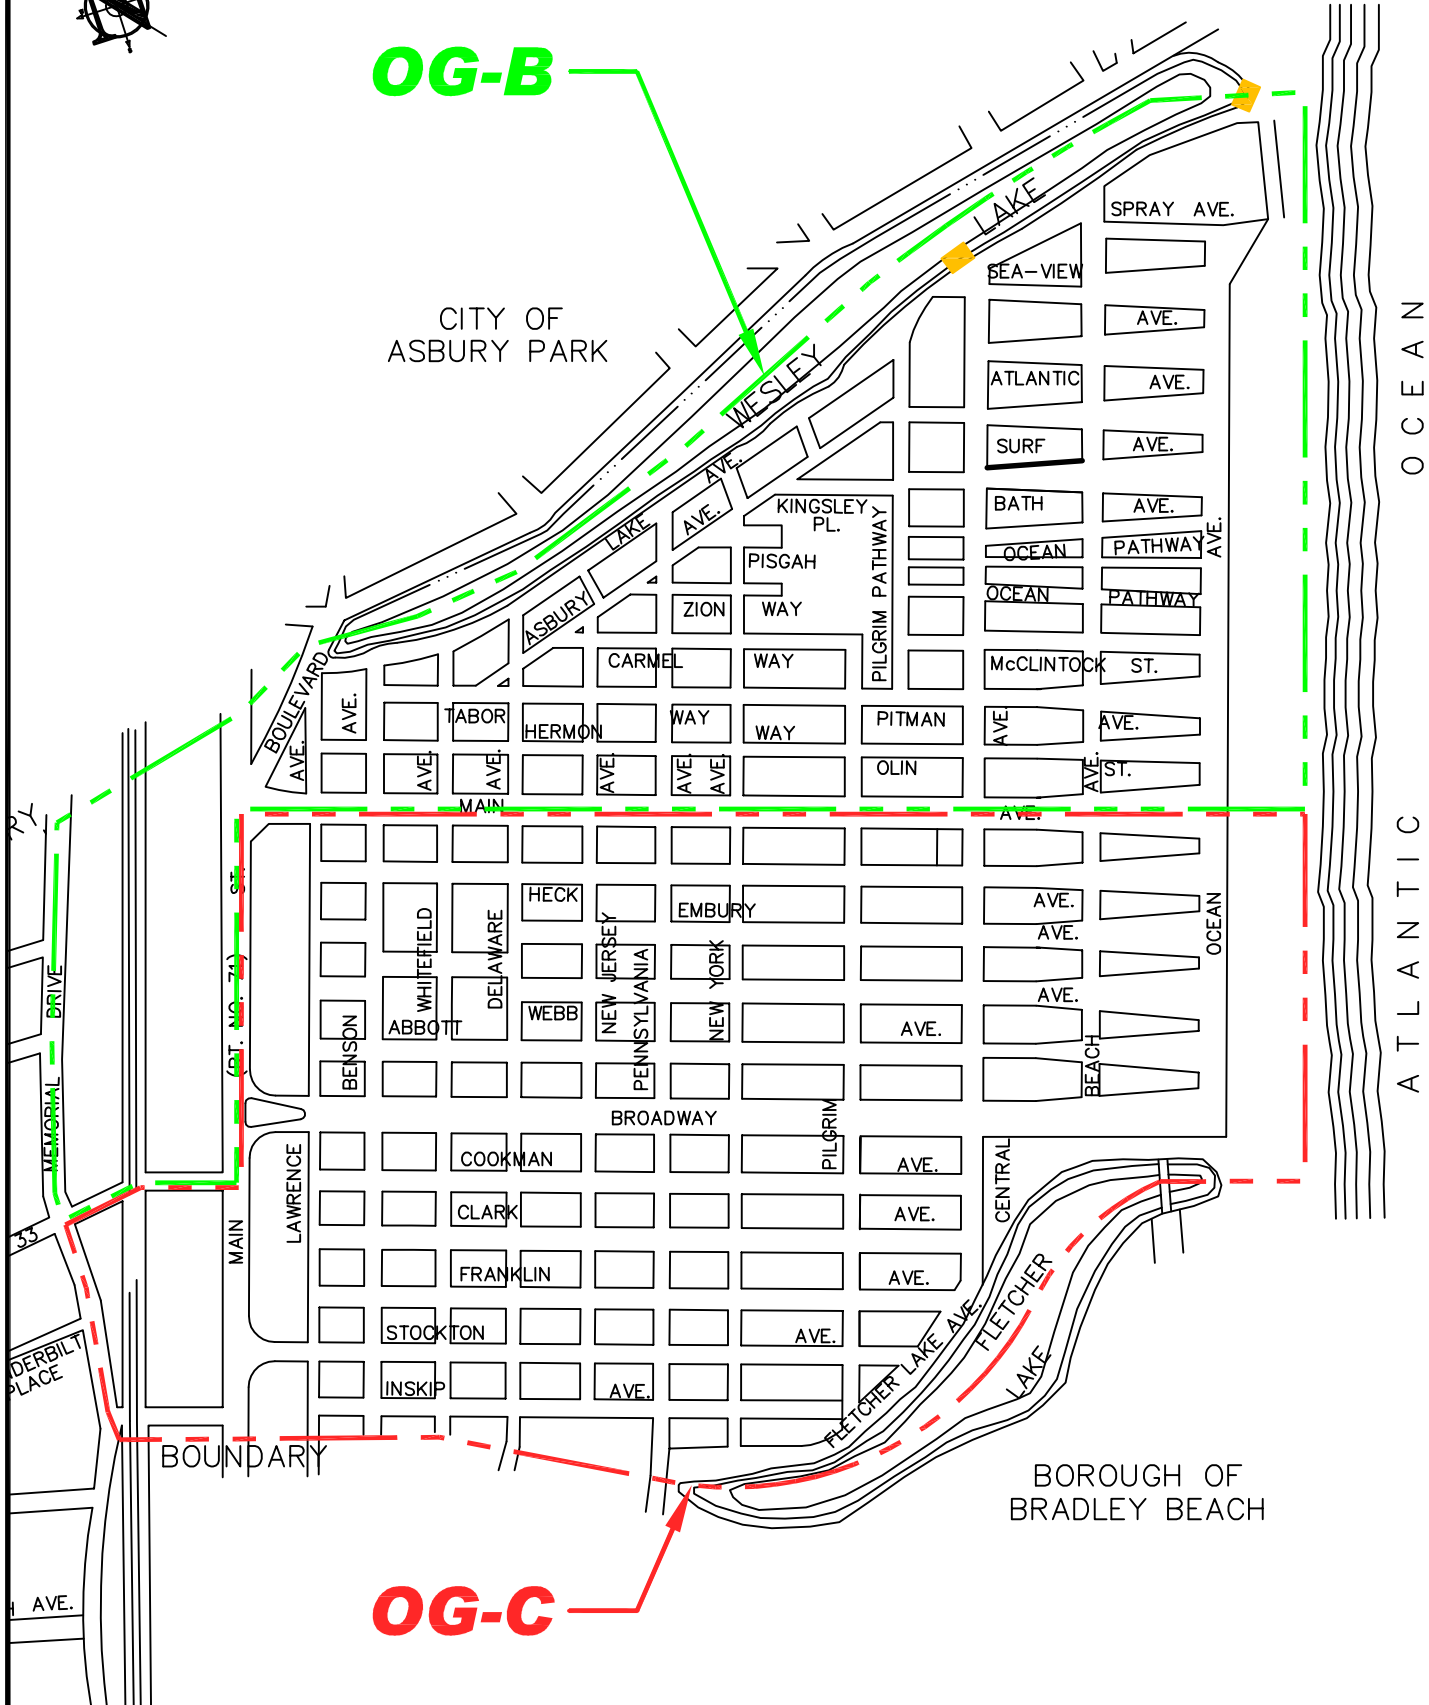

# SOLID WASTE MAP

## OCEAN GROVE

**OG-B**

CITY OF  
ASBURY PARK

**OG-C**

BOUNDARY

BOROUGH OF  
BRADLEY BEACH