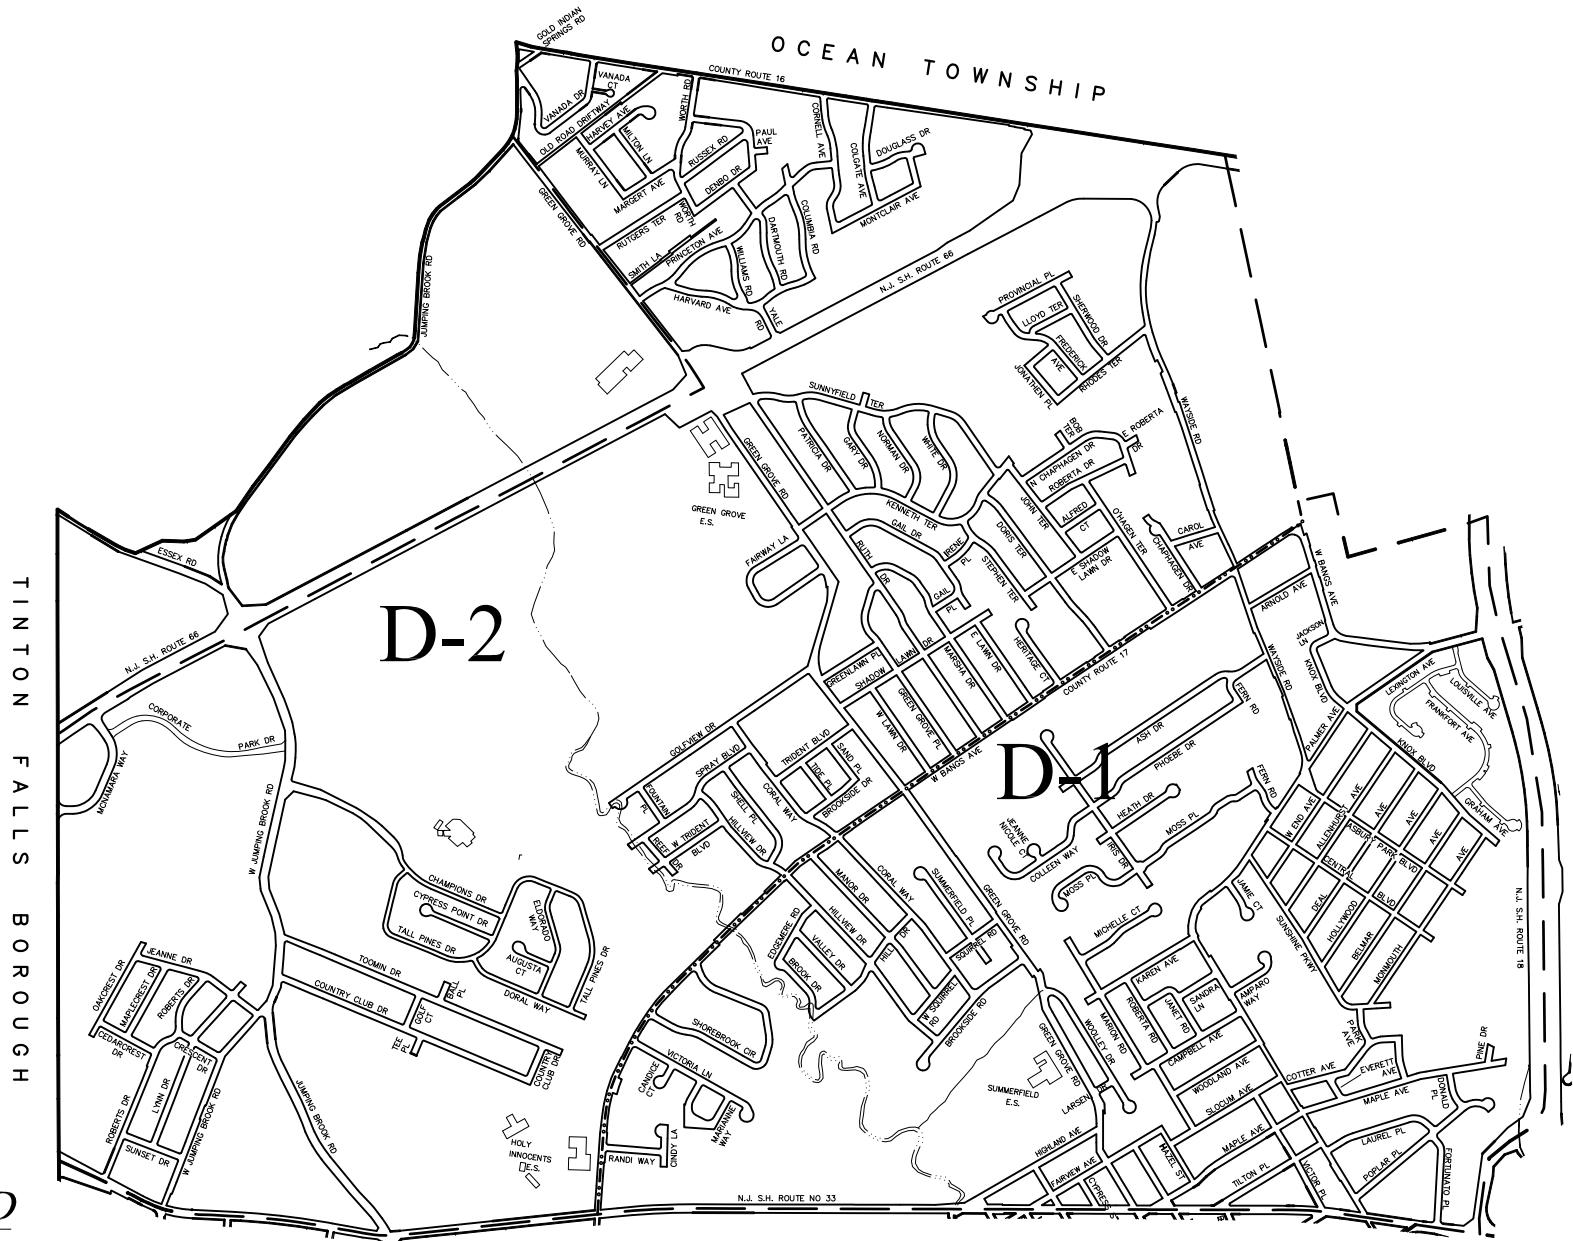

# NEPTUNE DPW MAP

TINTON FALLS BOROUGH

D-2

D-1

## LEGEND

- — ZONE BOUNDARY
- - - - SECTION BOUNDARY
- D-1 ZONE-SECTION

# ZONE-D