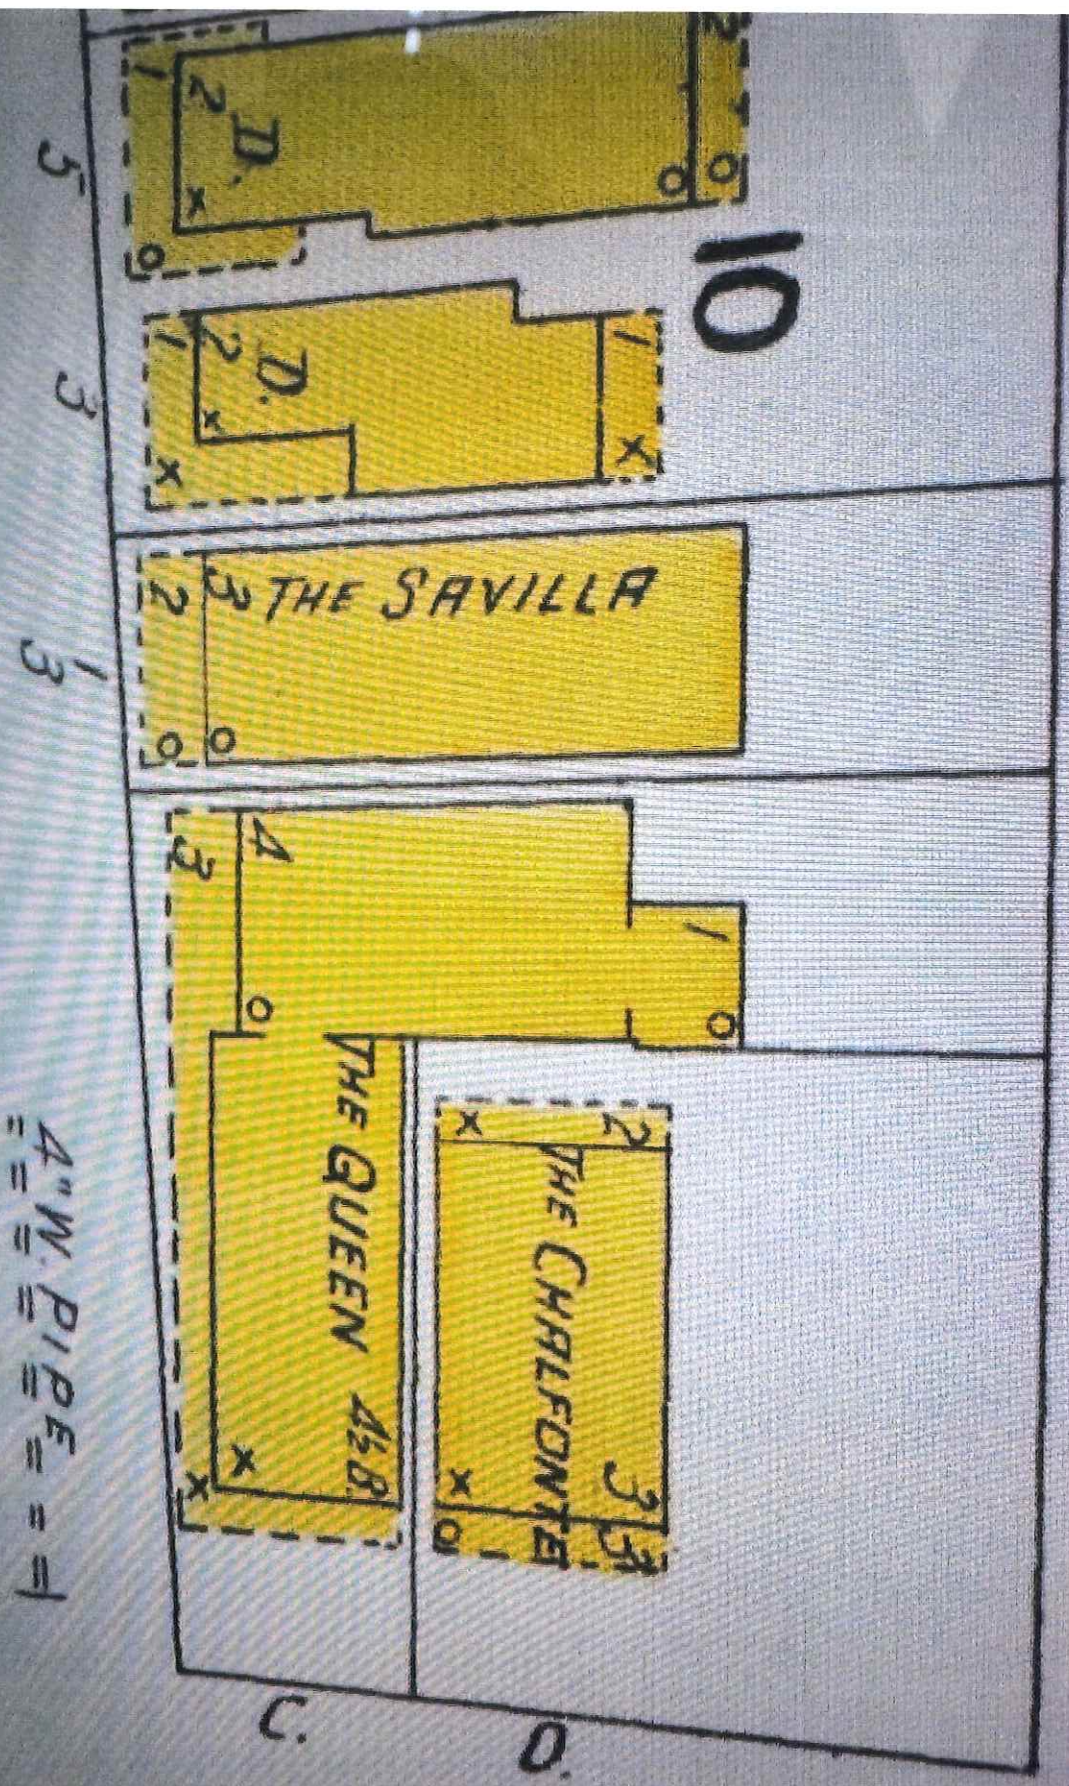

Scale

Author(s): Sanborn Map Company

Publisher: New York : Sanborn-Perris Map Co., Limited, 1890.

Access: Public

† Ocean Side Retreat

9

9 Ocean

South  
Side

(10) Windows  
Replaced  
Total

9 Ocean  
South  
Side \*

East  
Side  
see  
Elevations

← South  
(10)  
Windows  
← Total

9 Clean

West  
Side

(7)  
Windows  
Replaced

9 Ocean

NORTH  
SIDE  
SEE

Elevations

BOTTOM  
WEST  
SIDE  
(7)  
TOTAL

North

SEA TWA  
ST  
that this headline be installed  
in a prominent position in  
the building's entrance. Obtain the  
approval of the Board of Directors  
before any action is taken.

1x4" (3 1/2")

Clapboard

Area "A"

Area

"A"

EAST  
side

East  
Gable

Area "B"