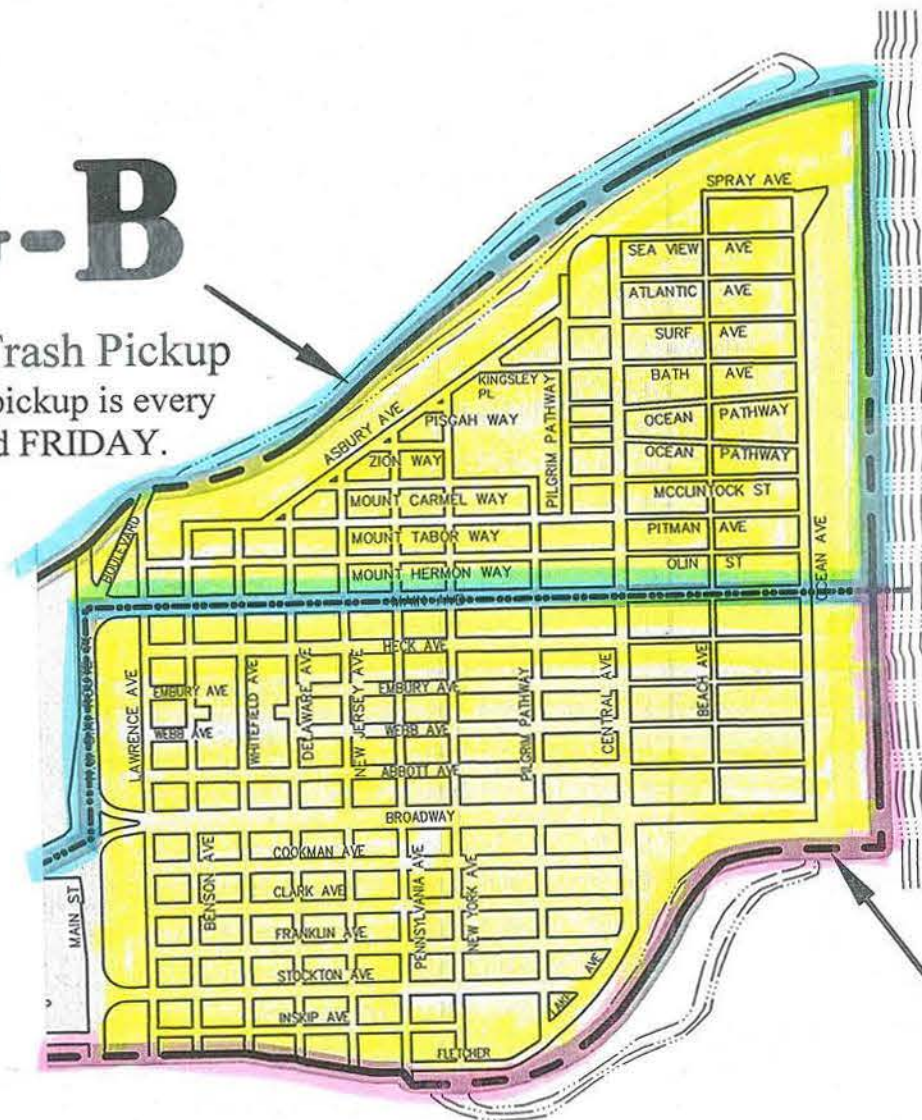

2014

Jan 13, 27	Feb 10, 24	Mar 10, 24
Apr 14, 28	May 12, 26	June 9, 23
July 14, 28	Aug 11, 25	Sep 8, 22
Oct 13		

Loose Leaf Pick-up Season
 Oct 15, 2014 thru Dec 31, 2014

Ocean Grove Residents may bag their leaves and place at the curb for pick up

OG-B

ZONE B Trash Pickup
 Zone B Trash pickup is every **TUESDAY** and **FRIDAY**.

ATLANTIC OCEAN

All **RECYCLING** in BOTH ZONES gets picked up **EVERY WEDNESDAY**.

The **GREEN** recycling containers are for **RECYCLING ONLY !!**

OG-C

ZONE C Trash Pickup
 Zone C Trash pickup is every **MONDAY** and **THURSDAY**.

BULK & BRUSH COLLECTION ZONE C

Place all items at your curb by 6am of the dates listed below
BULK & BRUSH WILL BE COLLECTED BY THAT FRIDAY
 (Bulk & Brush in separate piles)

2014

Jan 6, 20	Feb 3, 17	Mar 3, 17
Apr 7, 21	May 5, 19	June 2, 16
July 7, 21	Aug 4, 18	Sep 1, 15
Oct 6		

Loose Leaf Pick-up Season
 Oct 15, 2014 thru Dec 31, 2014